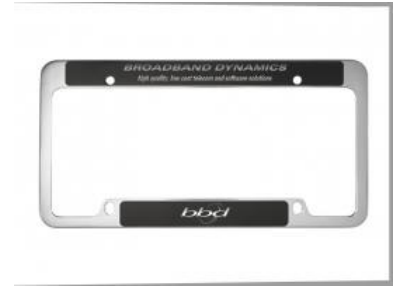

Chrome Plated License Frame

Item #47854

This Chrome Plastic License Plate Frame laser engraves to a mirrored finish and will be a beautiful accessory for your car.
12.25" H x 6.25" W x 0.25" L

Quantity	12	50	100	250
Price	\$5.20	\$4.25	\$3.99	\$3.83
Sale price	\$4.43	\$3.62	\$3.40	\$3.27